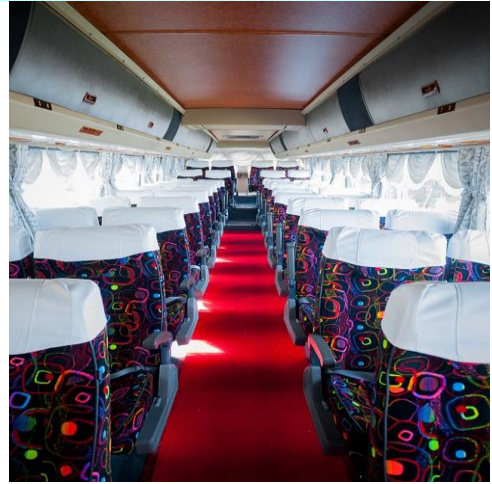

BORNEO LEGEND COMPANY'S CAR PICTURES

*44S-COACH : HINO